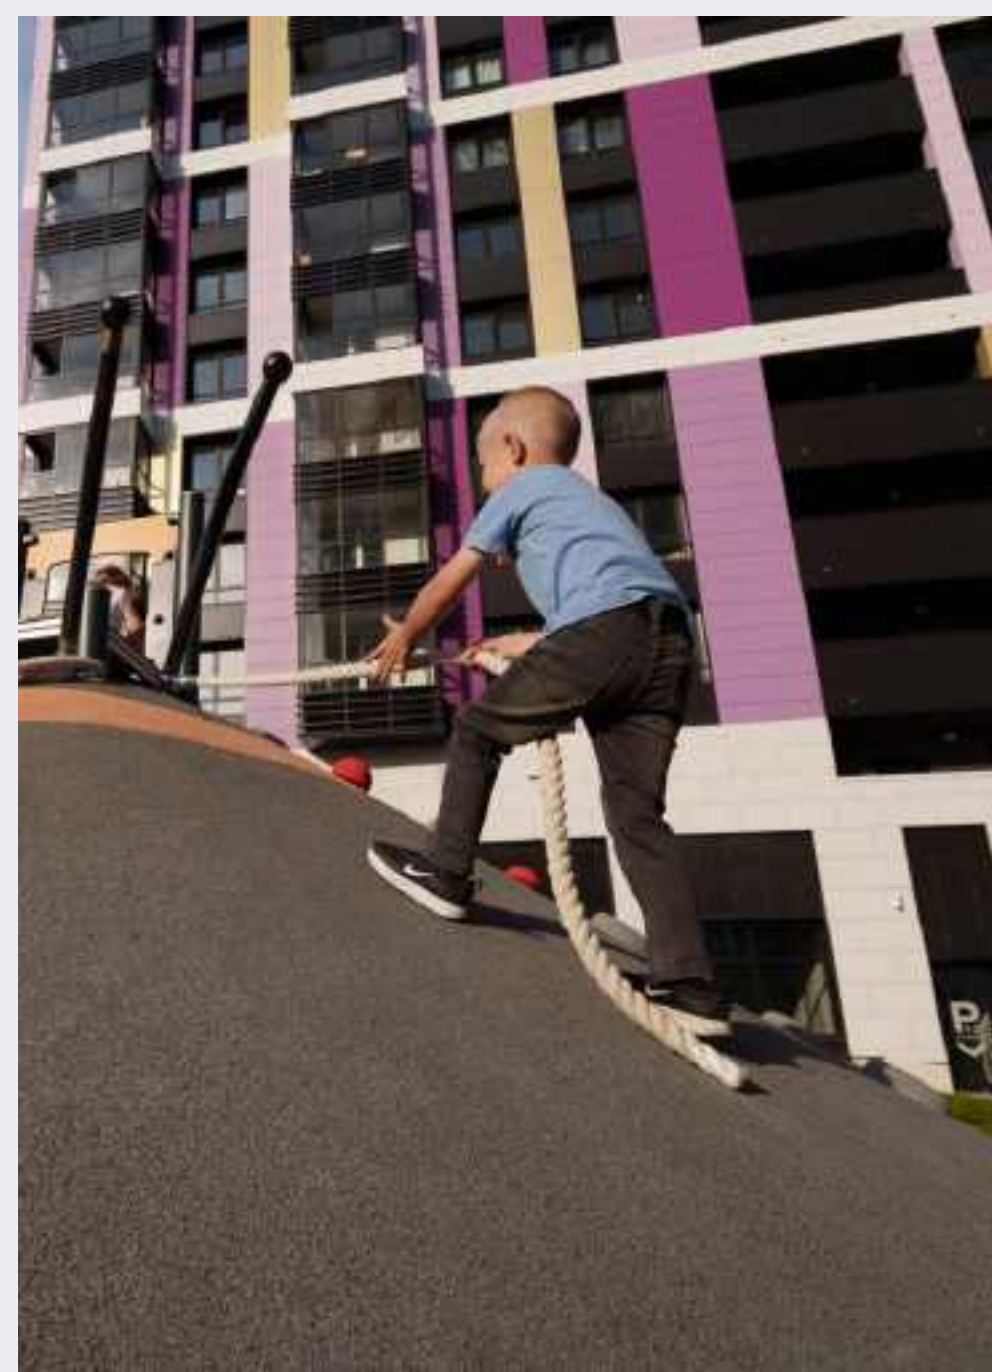

Импульс развития

Игровое оборудование для гармоничного роста

Максимально интересного пребывания детей во дворе мы добиваемся за счет соответствия игрового оборудования возрасту и уровню подготовки ребенка.

В отличие от «универсального» подхода к детским площадкам большинства девелоперов, мы на этапе проектирования привлекаем специалистов по детскому развитию, тем самым придавая импульс роста и развития каждого ребенка.